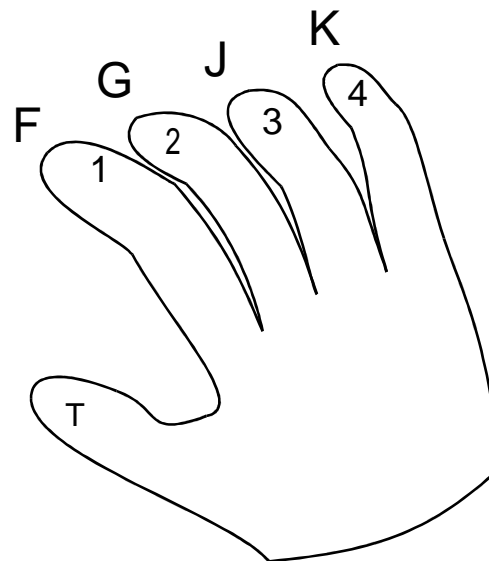

The Doorway Right Handed Typing Scheme - 1 Home Keys and fingers allocated to keys

The Keyboard is divided into four zones, one for each of the fingers.

The Home Keys for the fingers are S D F H

www.doorwayonline.org.uk

contact; admin@doorwayonline.org.uk

Space Bar

Note: This is the default right handed scheme. It is intended that the user will move their right hand along the keyboard. The hand should be held at an angle something like that shown. The keyboard can also be angled slightly.