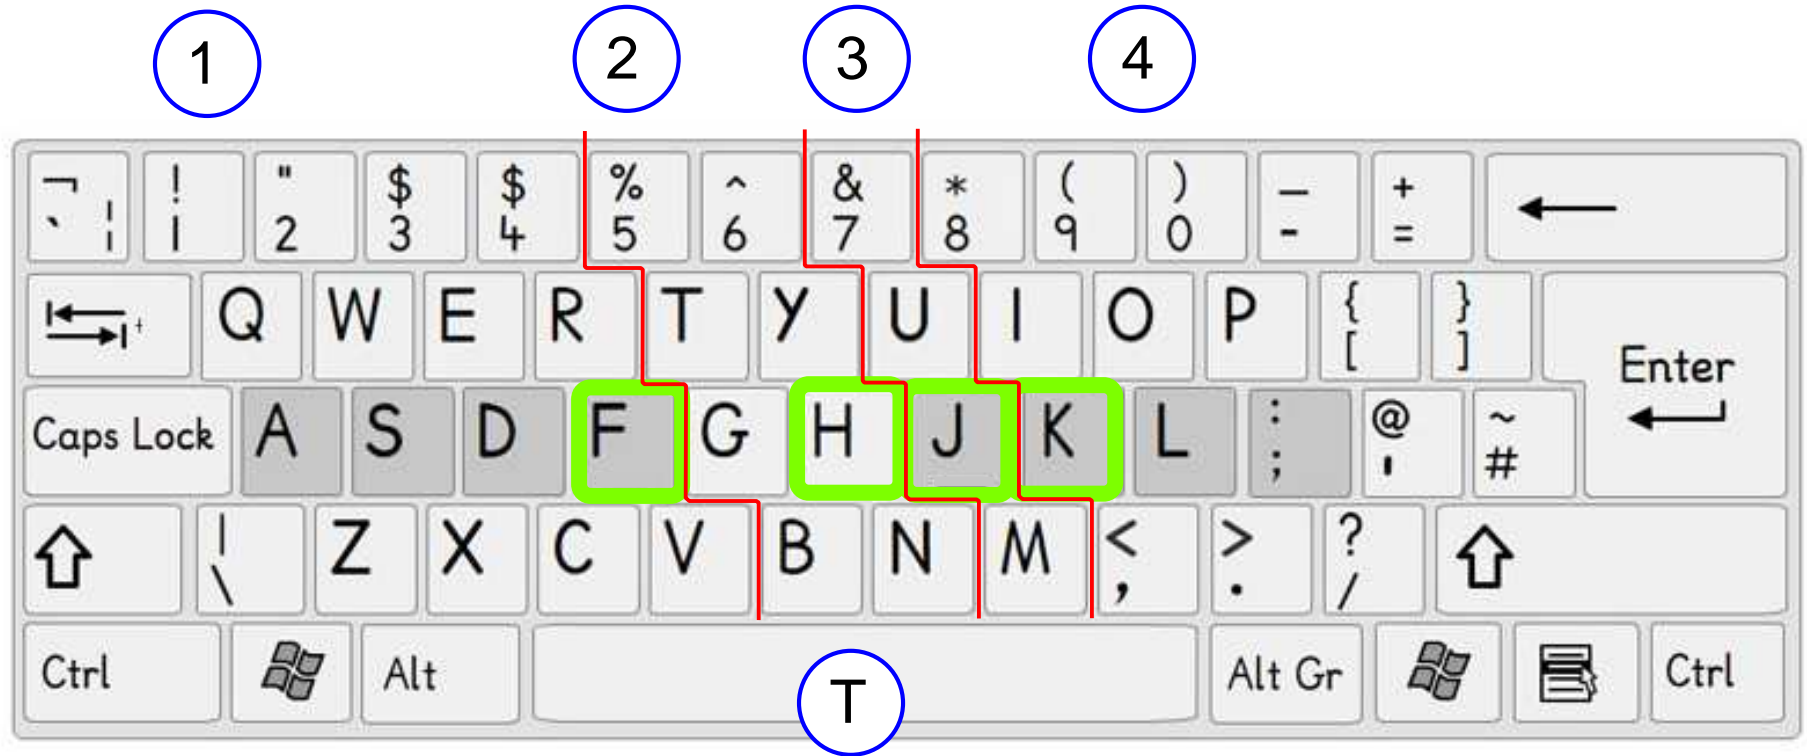

The Doorway Right Handed Typing Scheme - 1 Home Keys and fingers allocated to keys

The Keyboard is divided into four zones, one for each of the fingers.

The Home Keys for the fingers are S D F H

www.doorwayonline.org.uk

contact; admin@doorwayonline.org.uk

Space Bar

Note: This is the default right handed scheme. It is intended that the user will move their right hand along the keyboard. The hand should be held at an angle something like that shown. The keyboard can also be angled slightly.