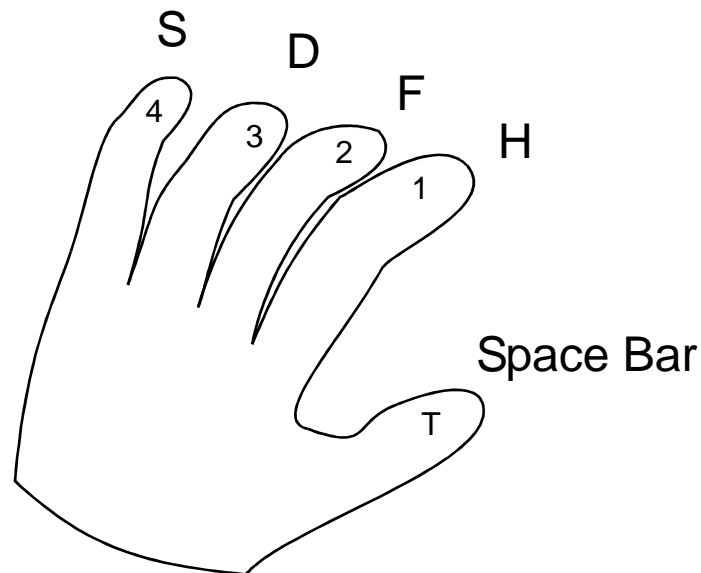

The Doorway Left Handed Typing Scheme 1 - Home Keys and fingers allocated to keys

The Keyboard is divided into four zones, one for each of the fingers.

The Home Keys for the fingers are S D F H

www.doorwayonline.org.uk

contact; admin@doorwayonline.org.uk

Note: This is the default scheme. It is intended that the user will move their left hand along the keyboard. The hand should be held at an angle something like that shown. The keyboard can also be angled slightly.