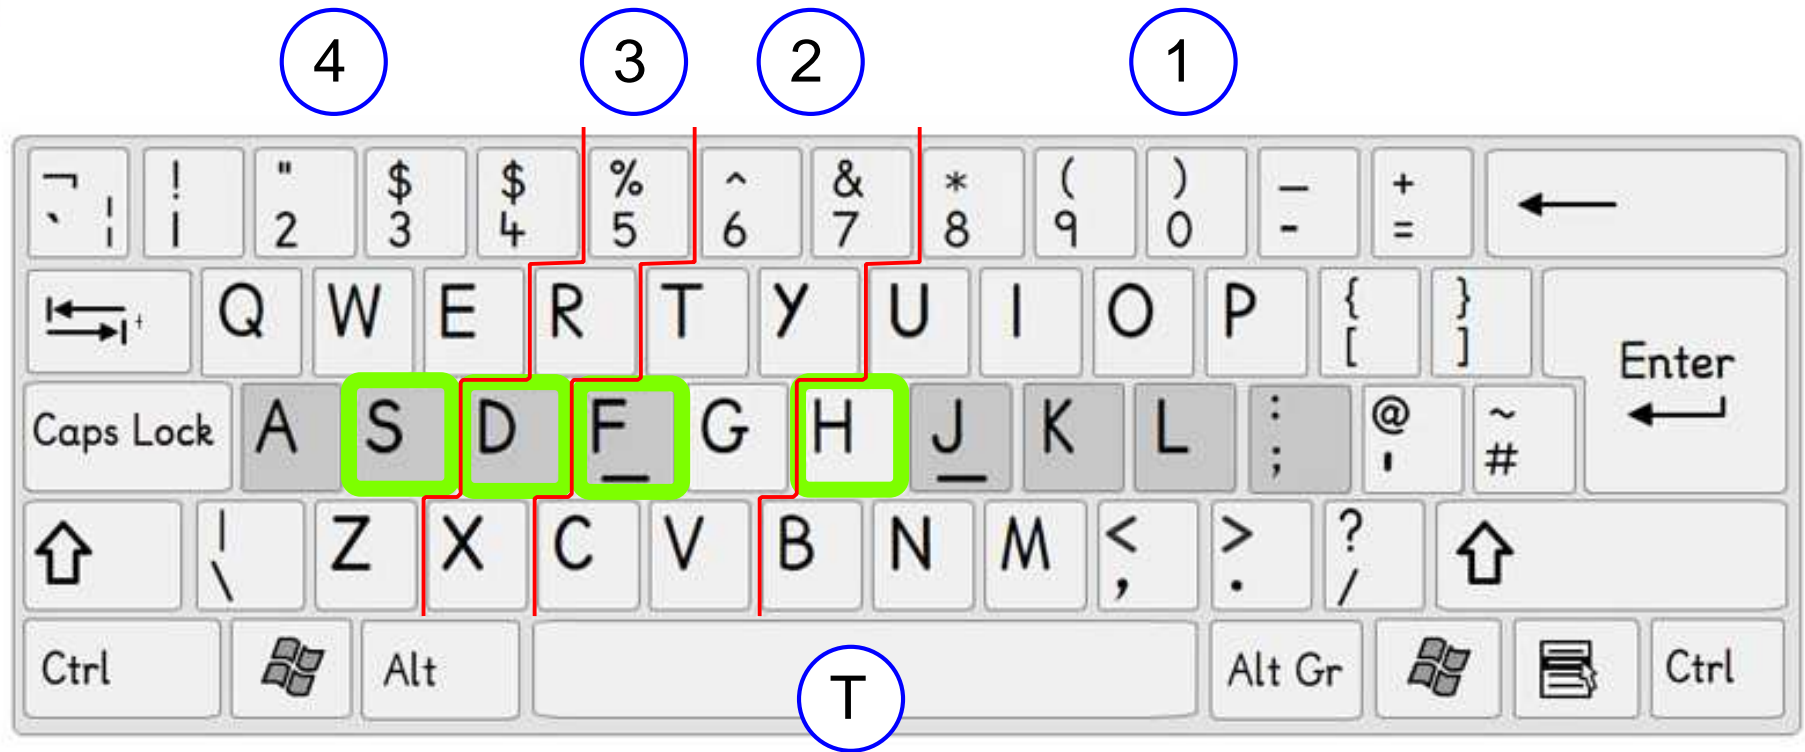

The Doorway Left Handed Typing Scheme 1 - Home Keys and fingers allocated to keys

The Keyboard is divided into four zones, one for each of the fingers.

The Home Keys for the fingers are S D F H

www.doorwayonline.org.uk

contact; admin@doorwayonline.org.uk

Note: This is the default scheme. It is intended that the user will move their left hand along the keyboard. The hand should be held at an angle something like that shown. The keyboard can also be angled slightly.